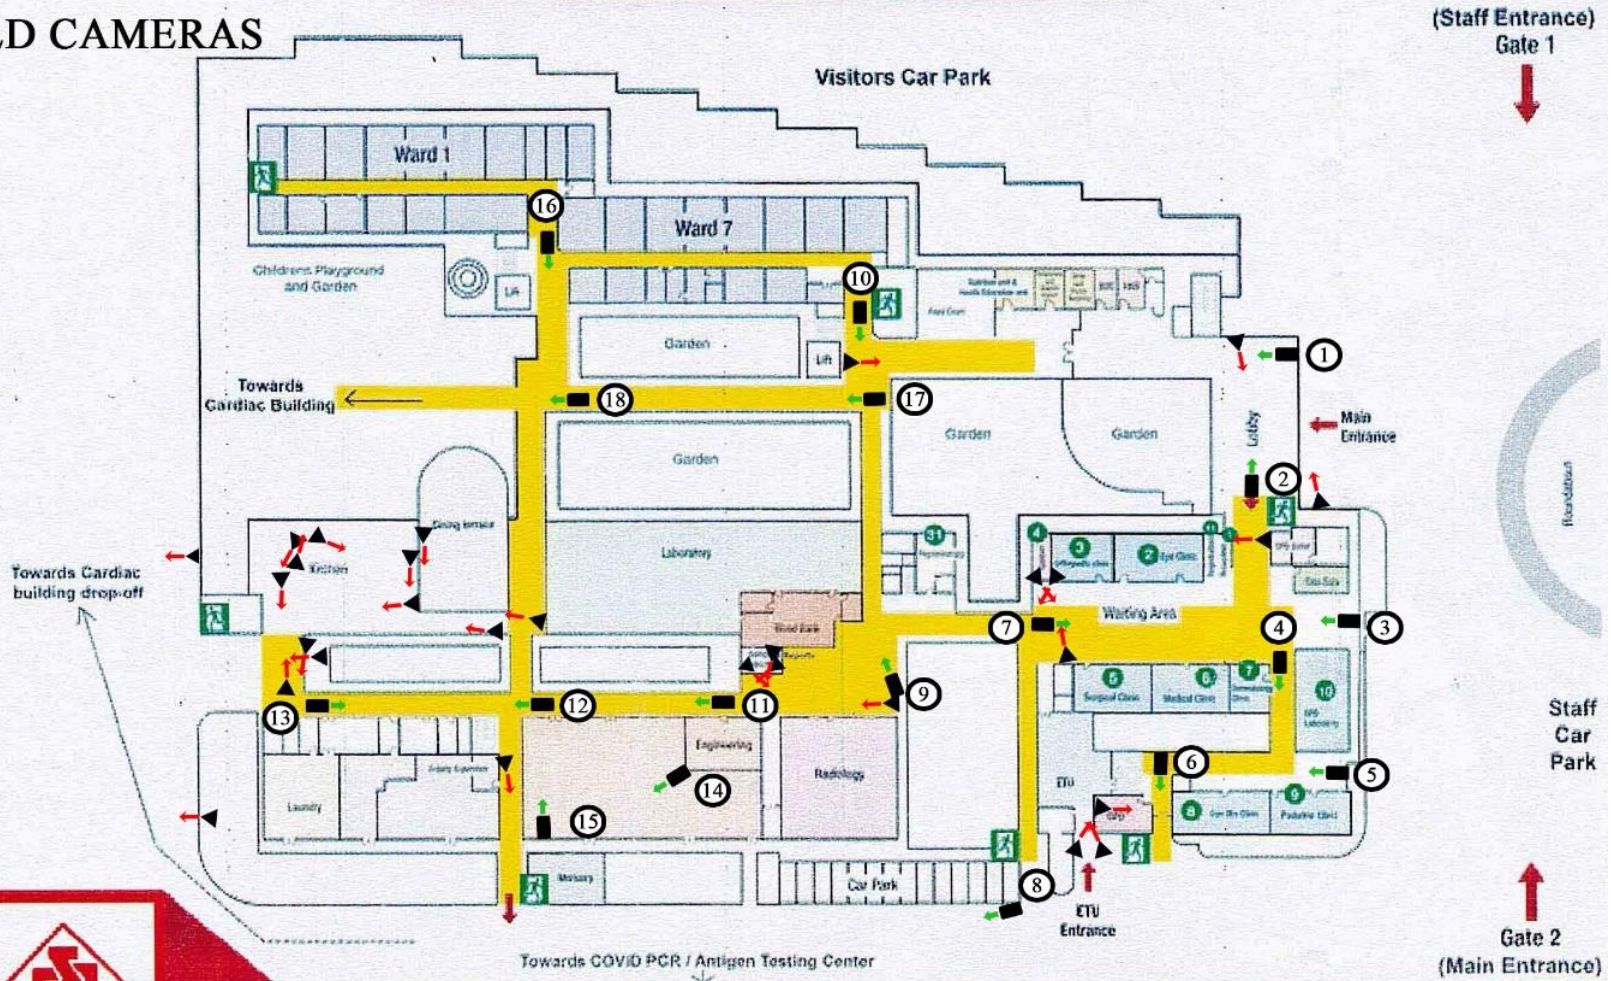

Appendix X

Map Locations of the CCTV Cameras

NEW CAMERAS

OLD CAMERAS

Floor Plan : Main Building Ground Floor

MAP NO 01

Sri Jayewardenepura General Hospital

- ▶ OLD CAMERAS
- NEW CAMERAS

Floor Plan : First Floor Main Building

MAP NO 02

Sri Jayewardenepura General Hospital

NEW CAMERAS

Emergency Department
MAP NO 07