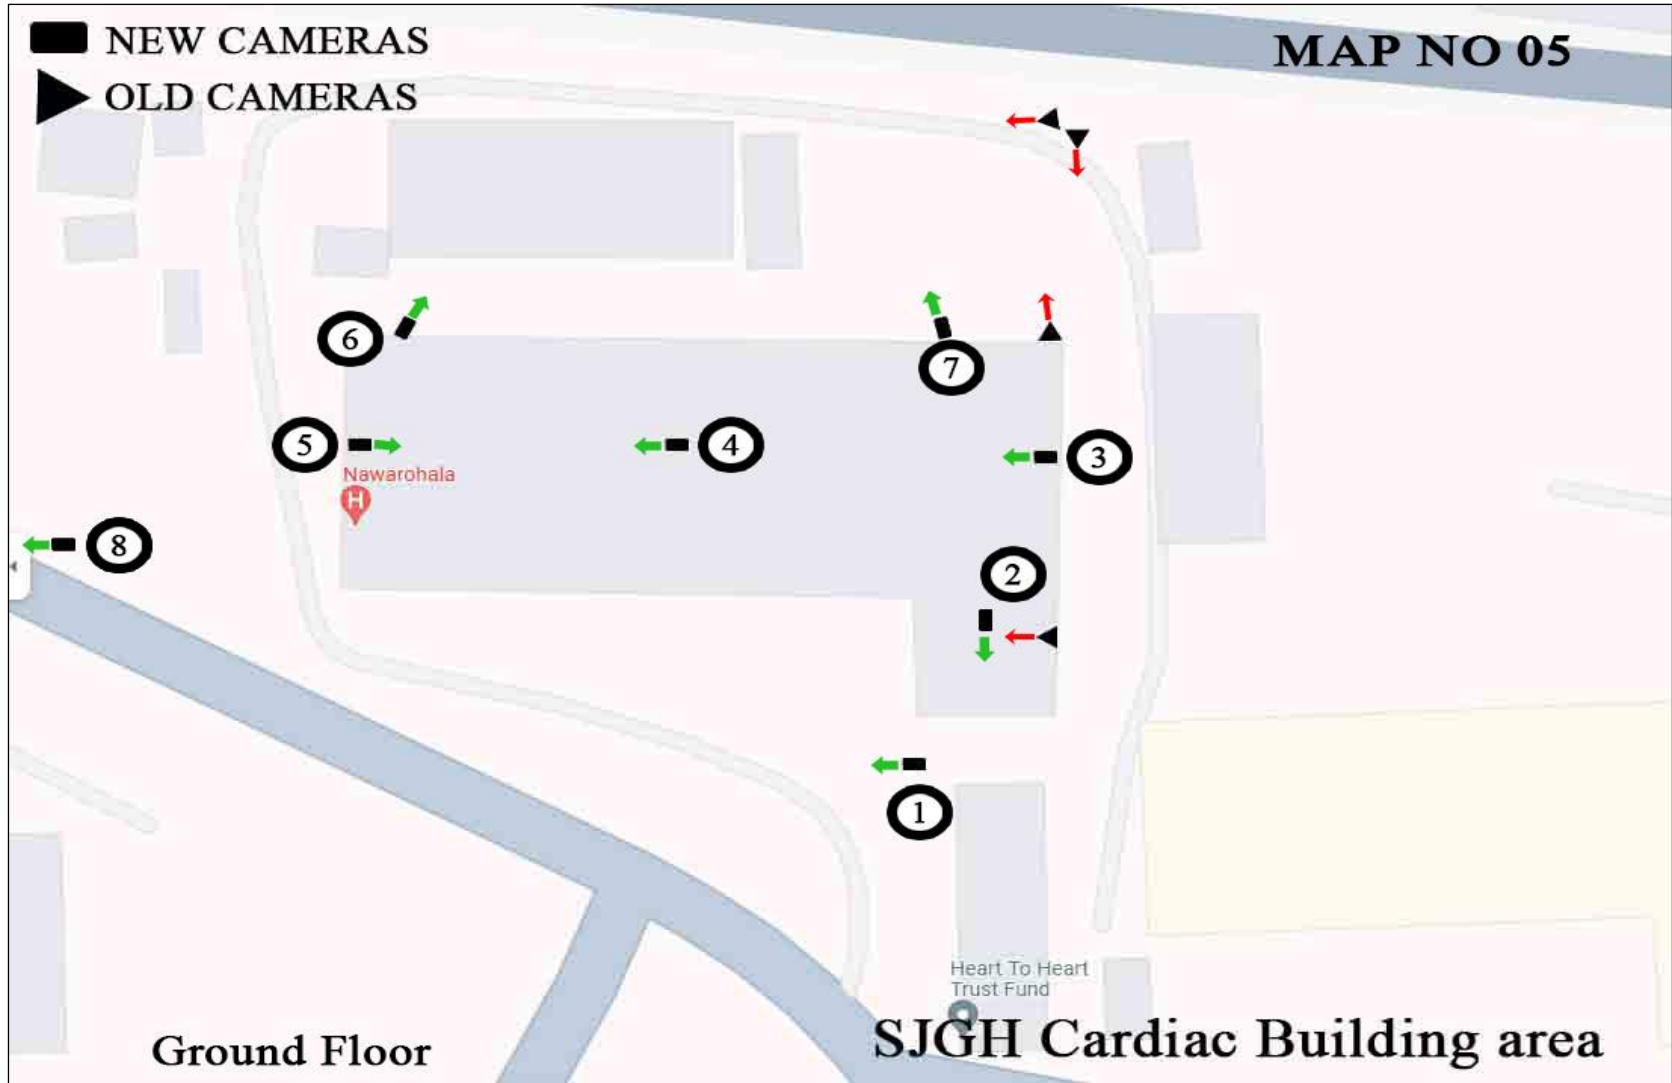

Appendix X

Map Locations of the CCTV Cameras

NEW CAMERAS

OLD CAMERAS

Floor Plan : Main Building Ground Floor

MAP NO 01

Sri Jayewardenepura General Hospital

- ▶ OLD CAMERAS
- NEW CAMERAS

Floor Plan : First Floor Main Building

MAP NO 02

Sri Jayewardenepura General Hospital

NEW CAMERAS

Emergency Department
MAP NO 07