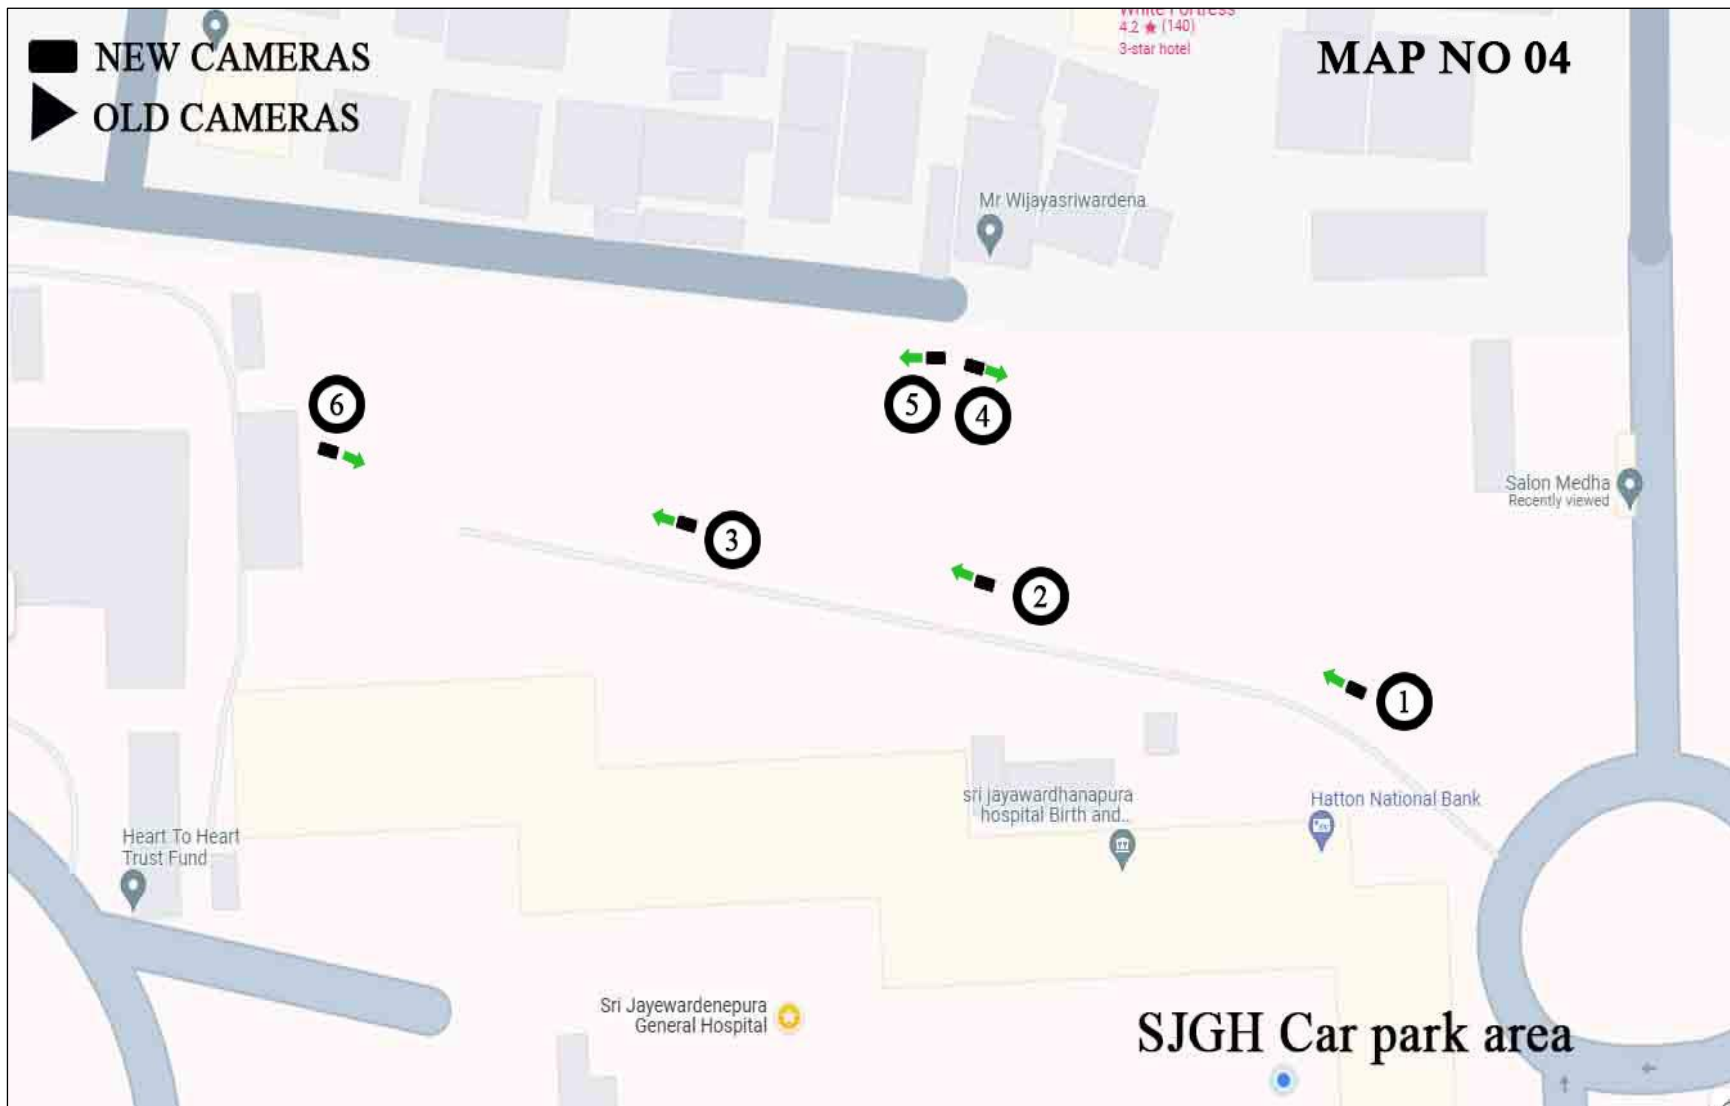

Appendix X

Map Locations of the CCTV Cameras

NEW CAMERAS

OLD CAMERAS

Floor Plan : Main Building Ground Floor

MAP NO 01

Sri Jayewardenepura General Hospital

- ▶ OLD CAMERAS
- NEW CAMERAS

Floor Plan : First Floor Main Building

MAP NO 02

Sri Jayewardenepura General Hospital

NEW CAMERAS

Emergency Department
MAP NO 07